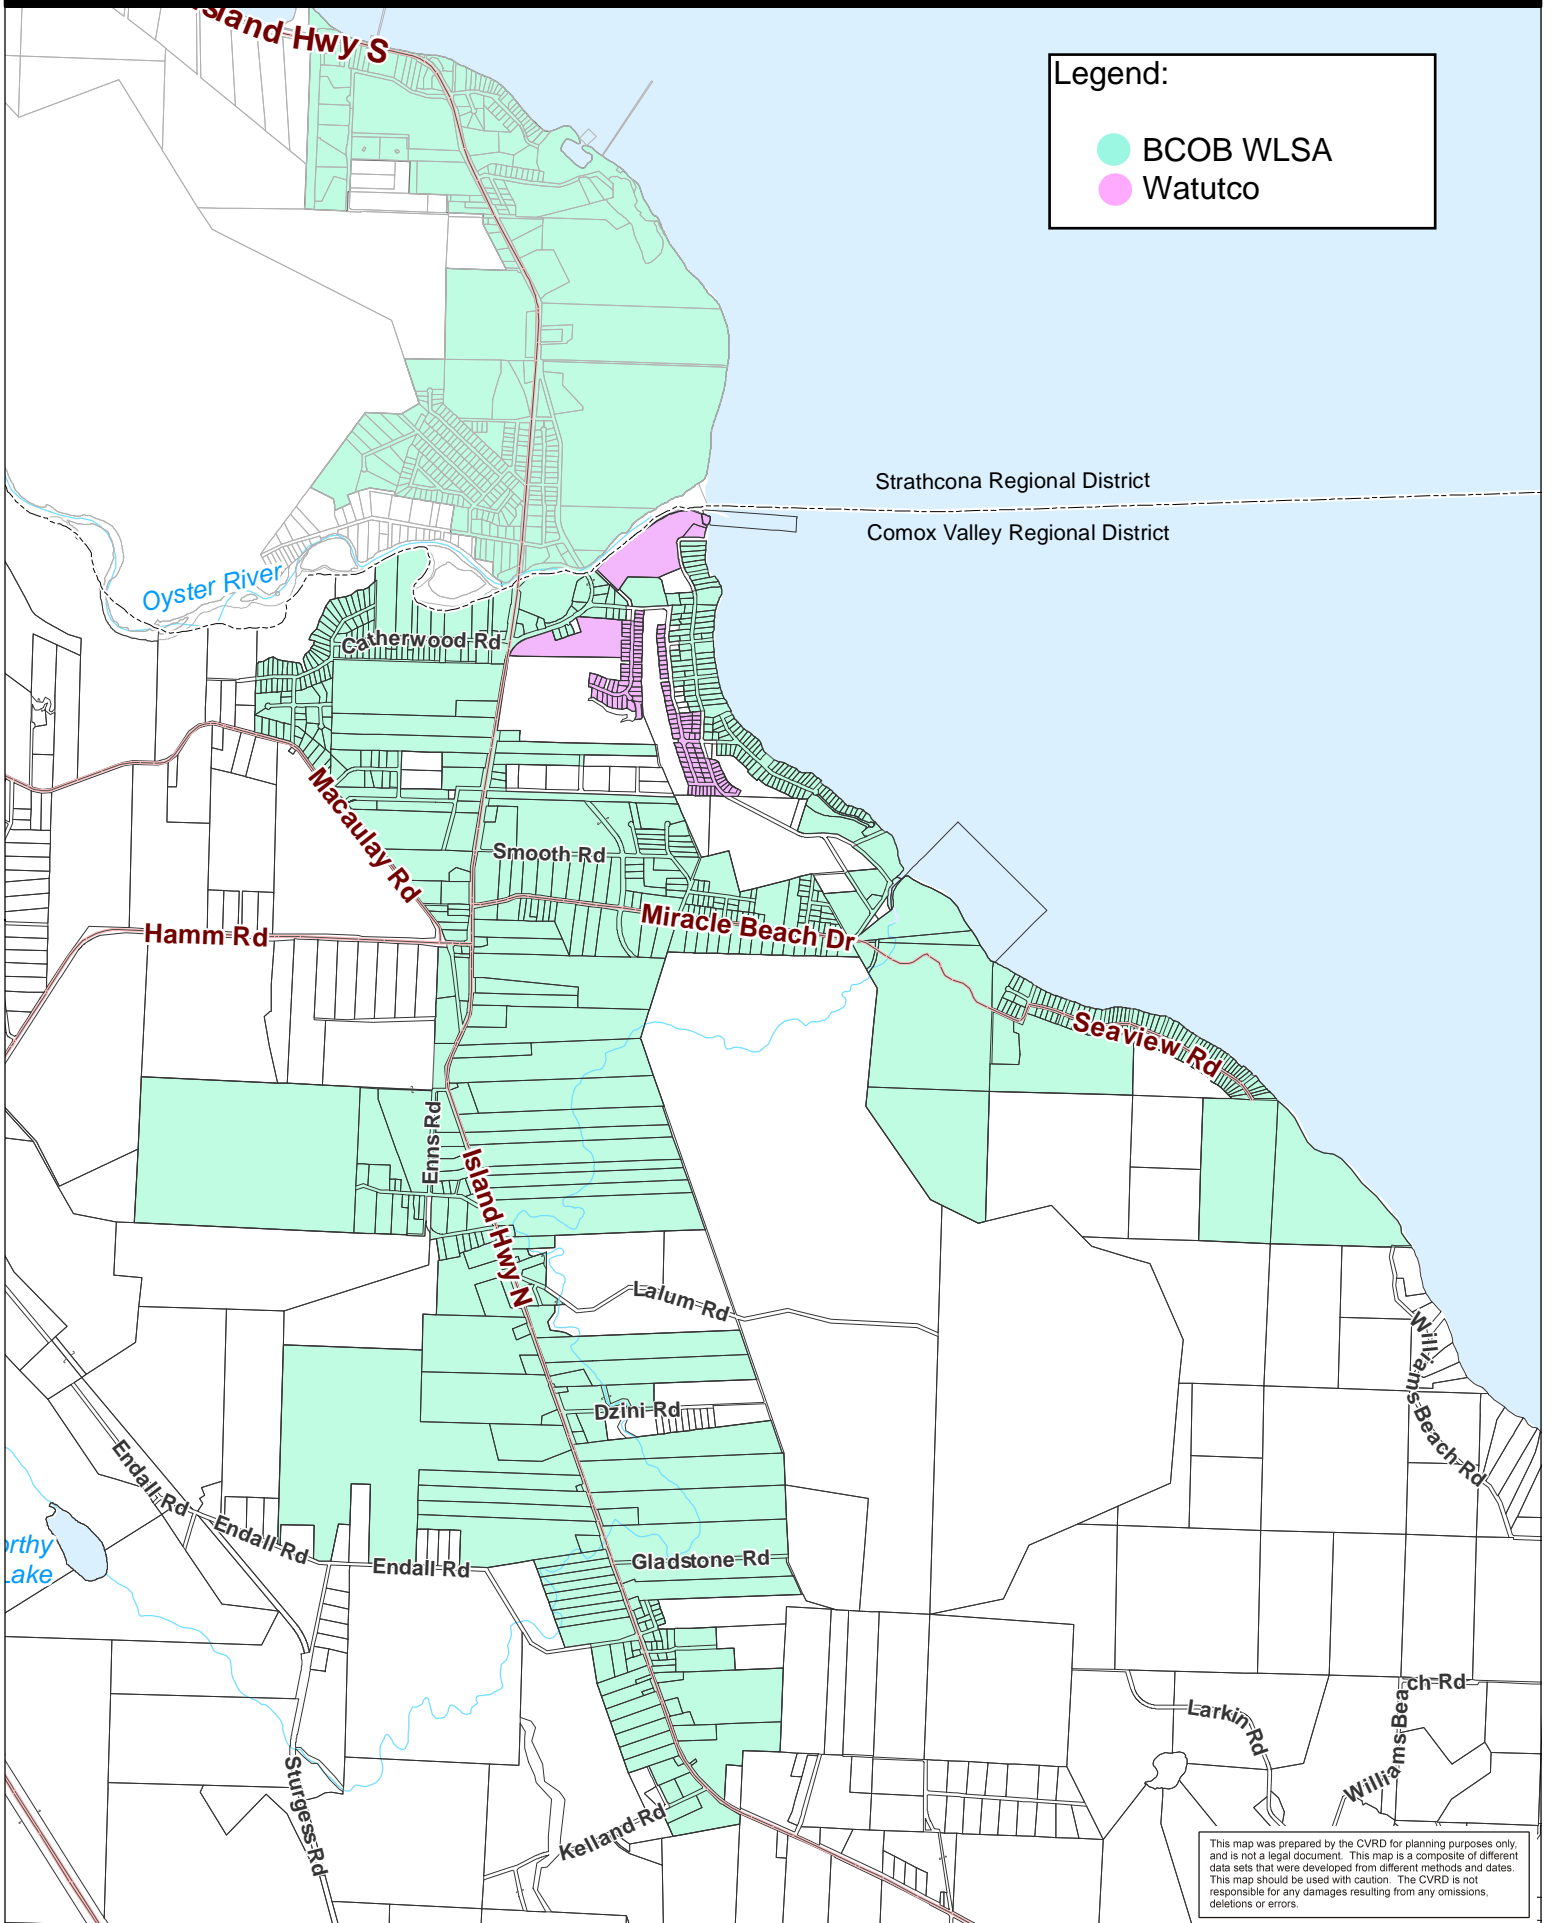

Legend:

- BCOB WLSA
- Watutco