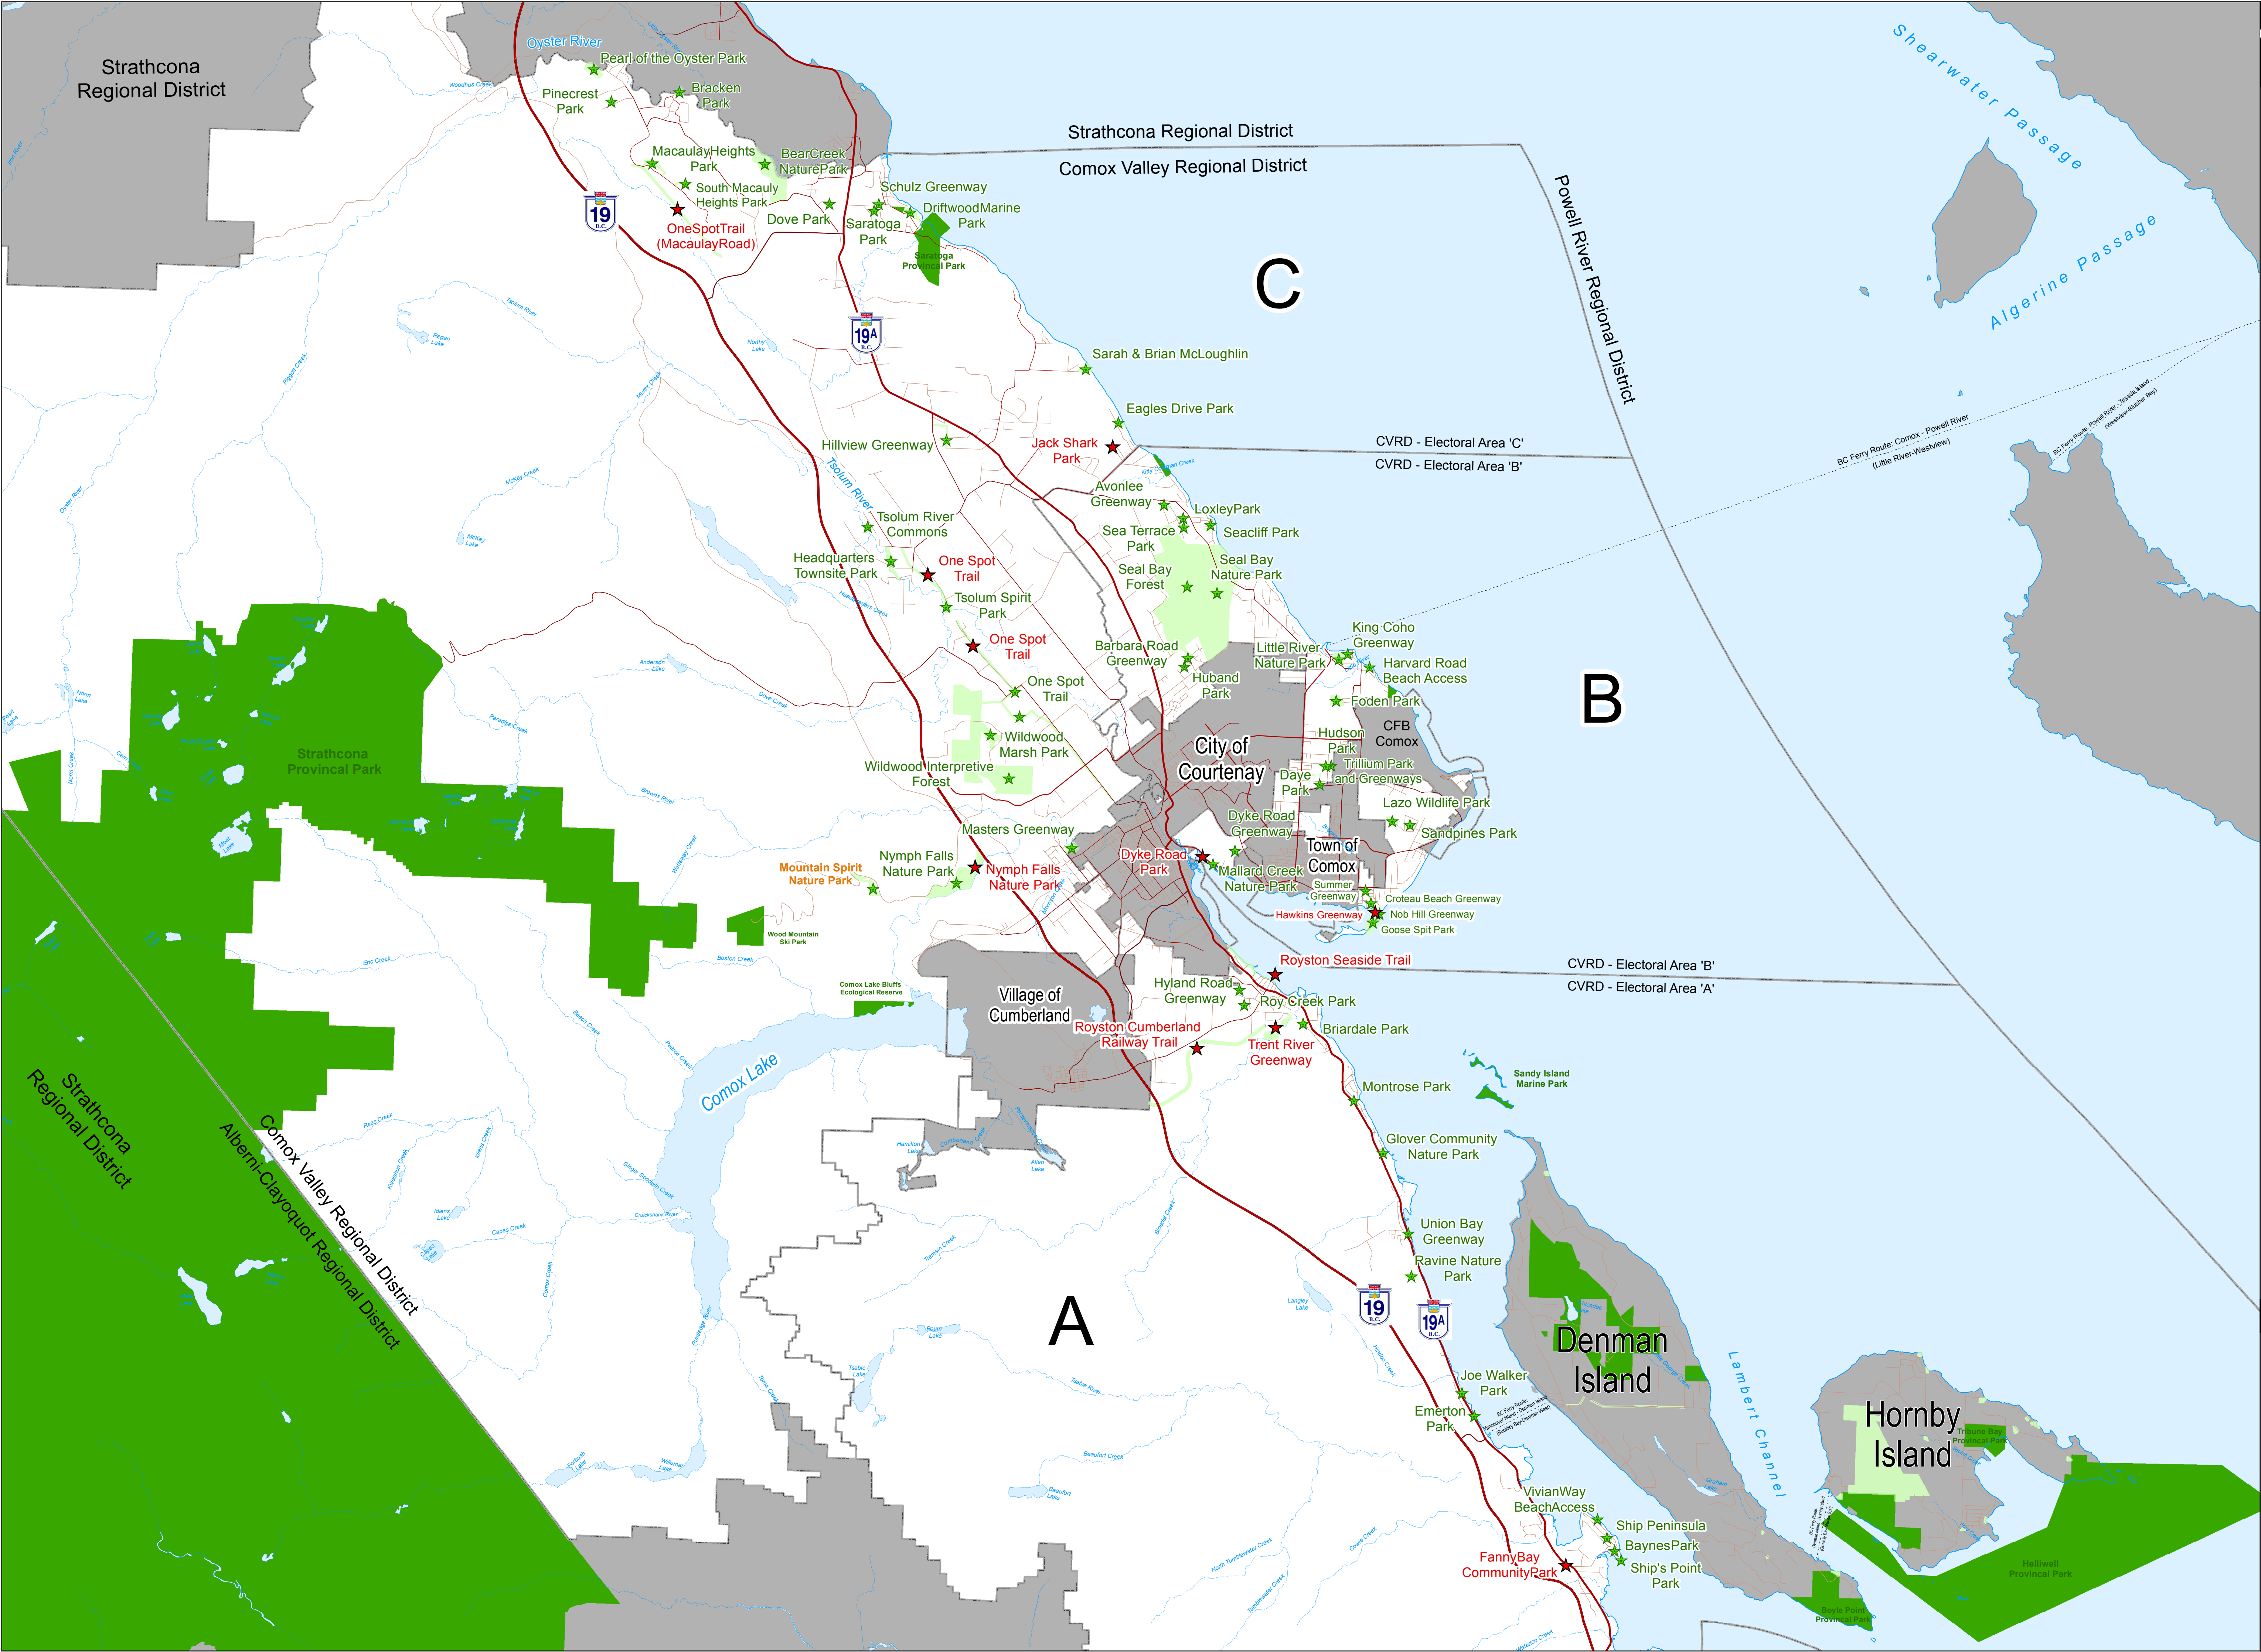

New Parks & Trails Added Since 2011

LEGEND

- ★ New CVRD Park & Additions Since 2011
- ★ CVRD Park
- CVRD Community Park
- ▭ Regional District Boundary
- Provincial Park

Date Plotted: 1/20/2017

R:\Projects\RegionalParks\SourceBook\CVRD_Parks_2017.mxd