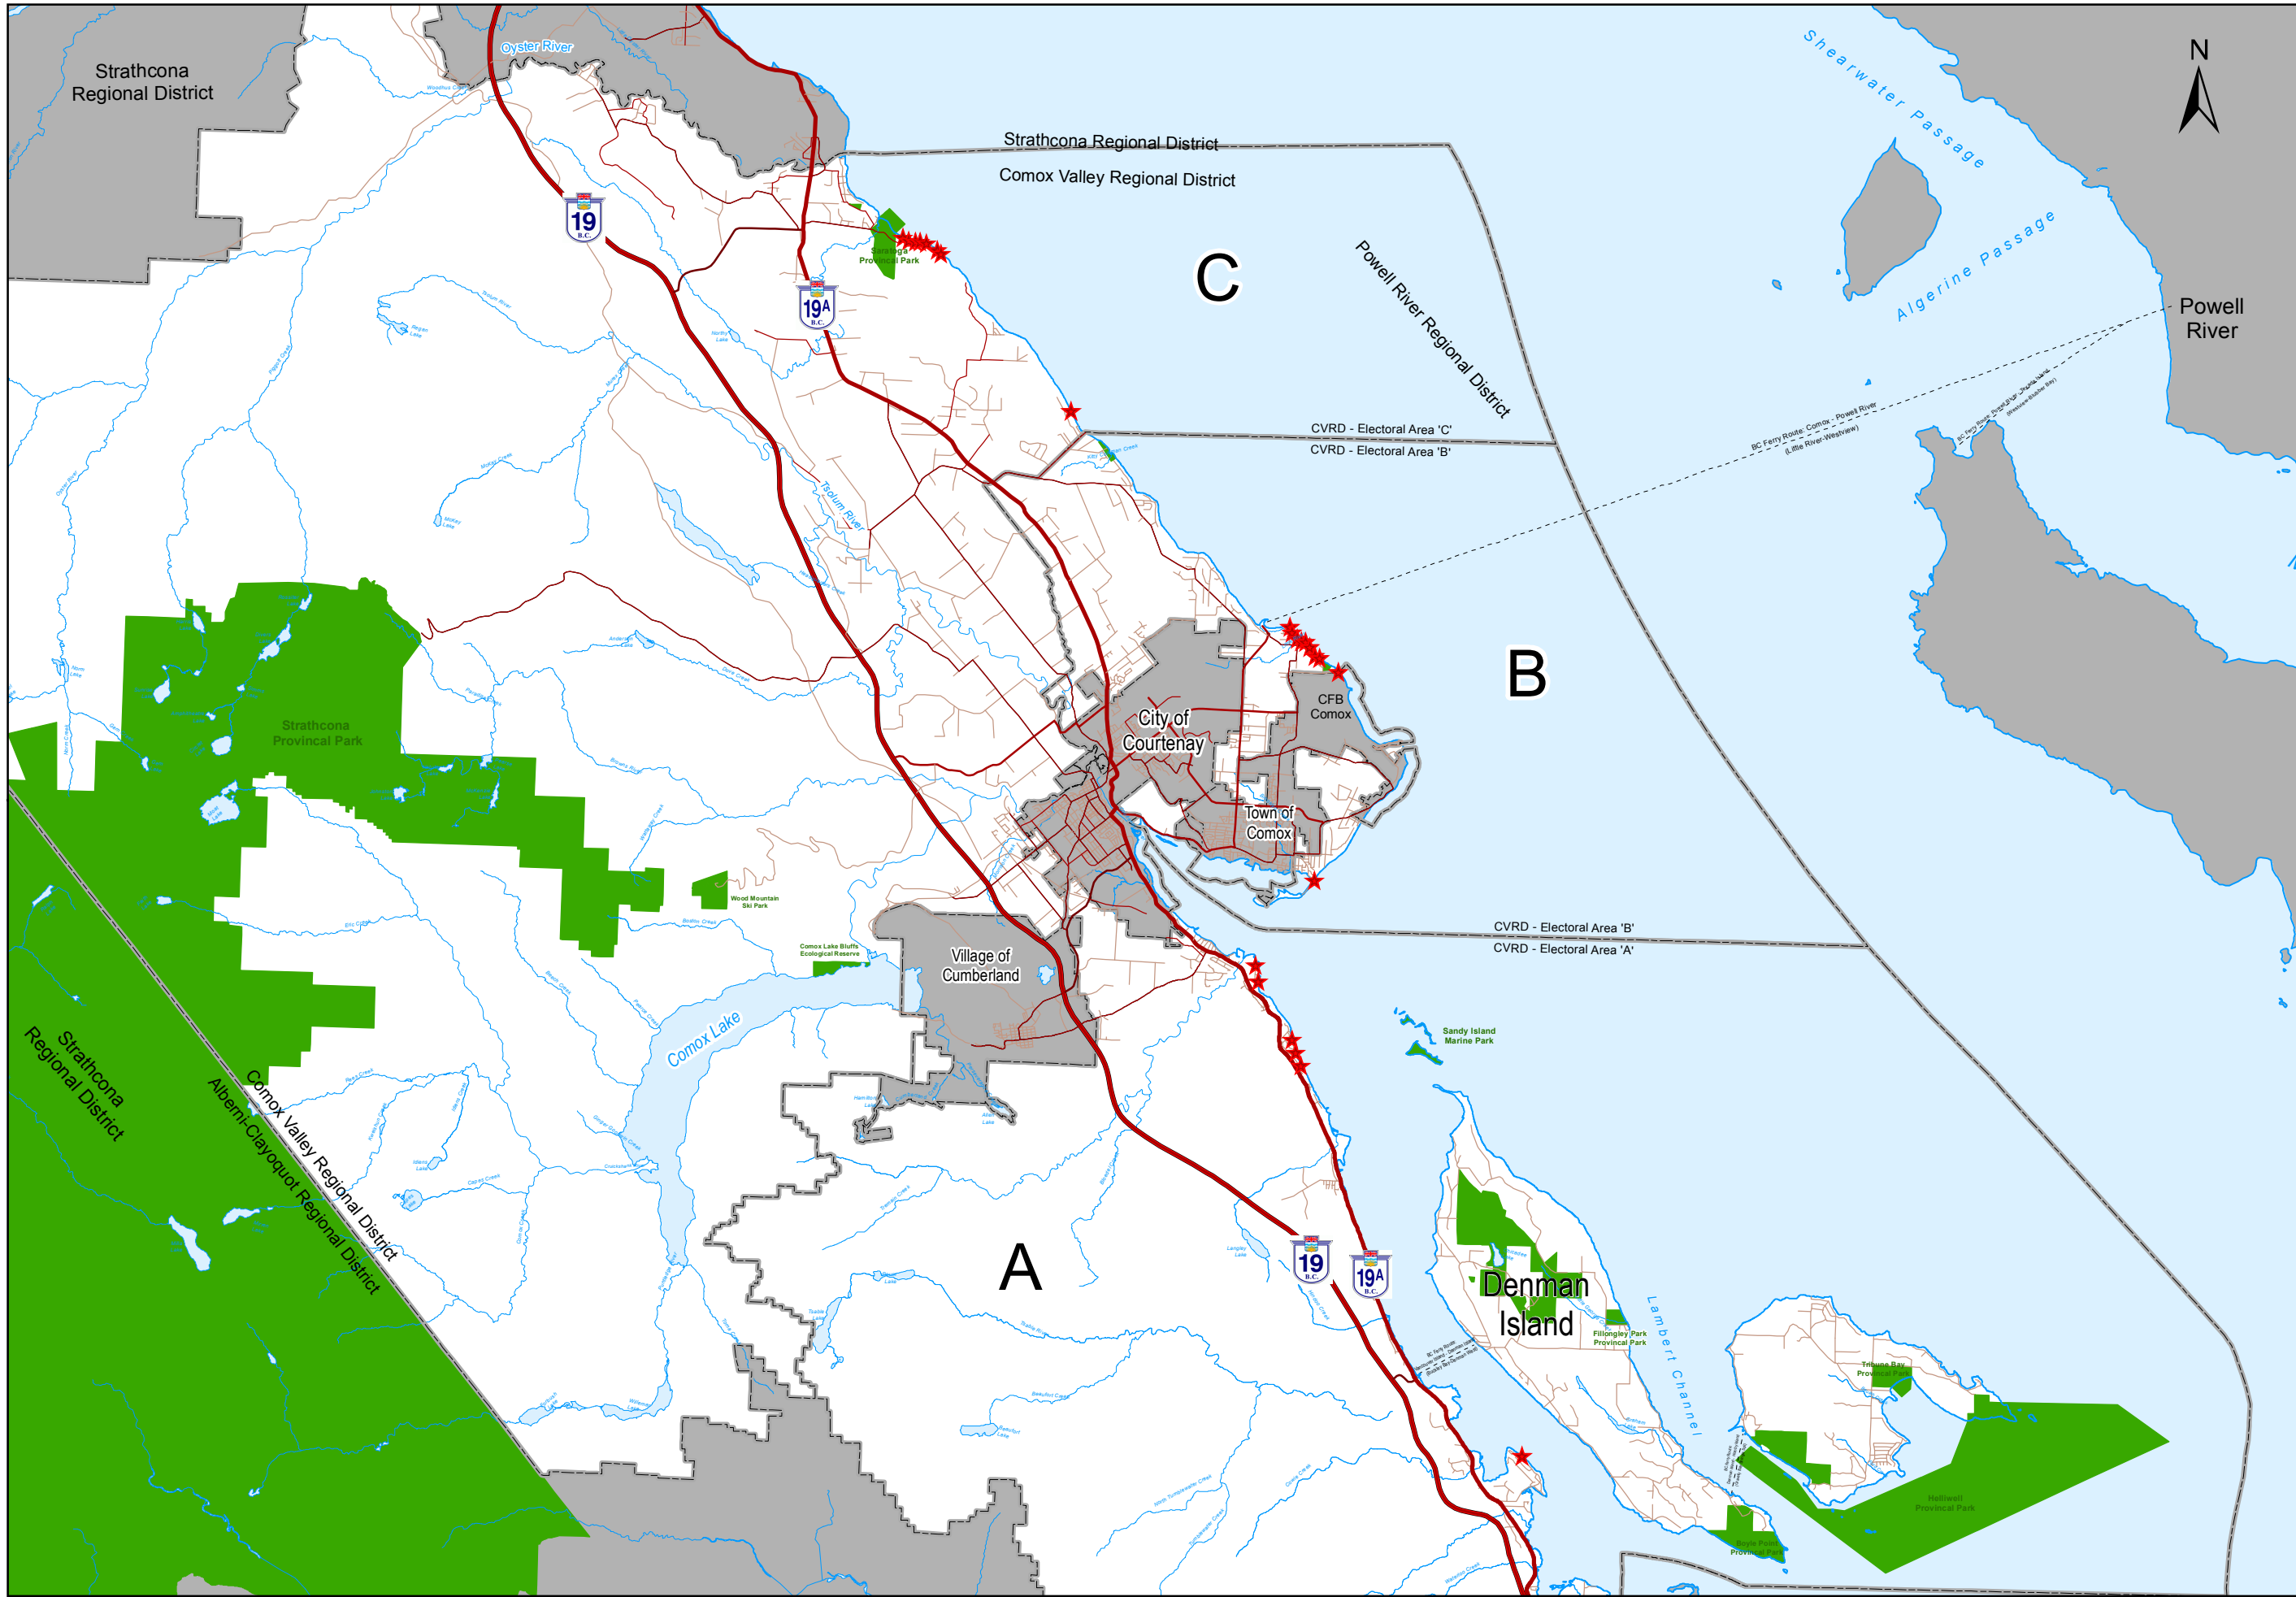

CVRD Managed Beach Accesses

LEGEND

- ★ CVRD Beach Access
- Regional District Boundary
- Provincial Park