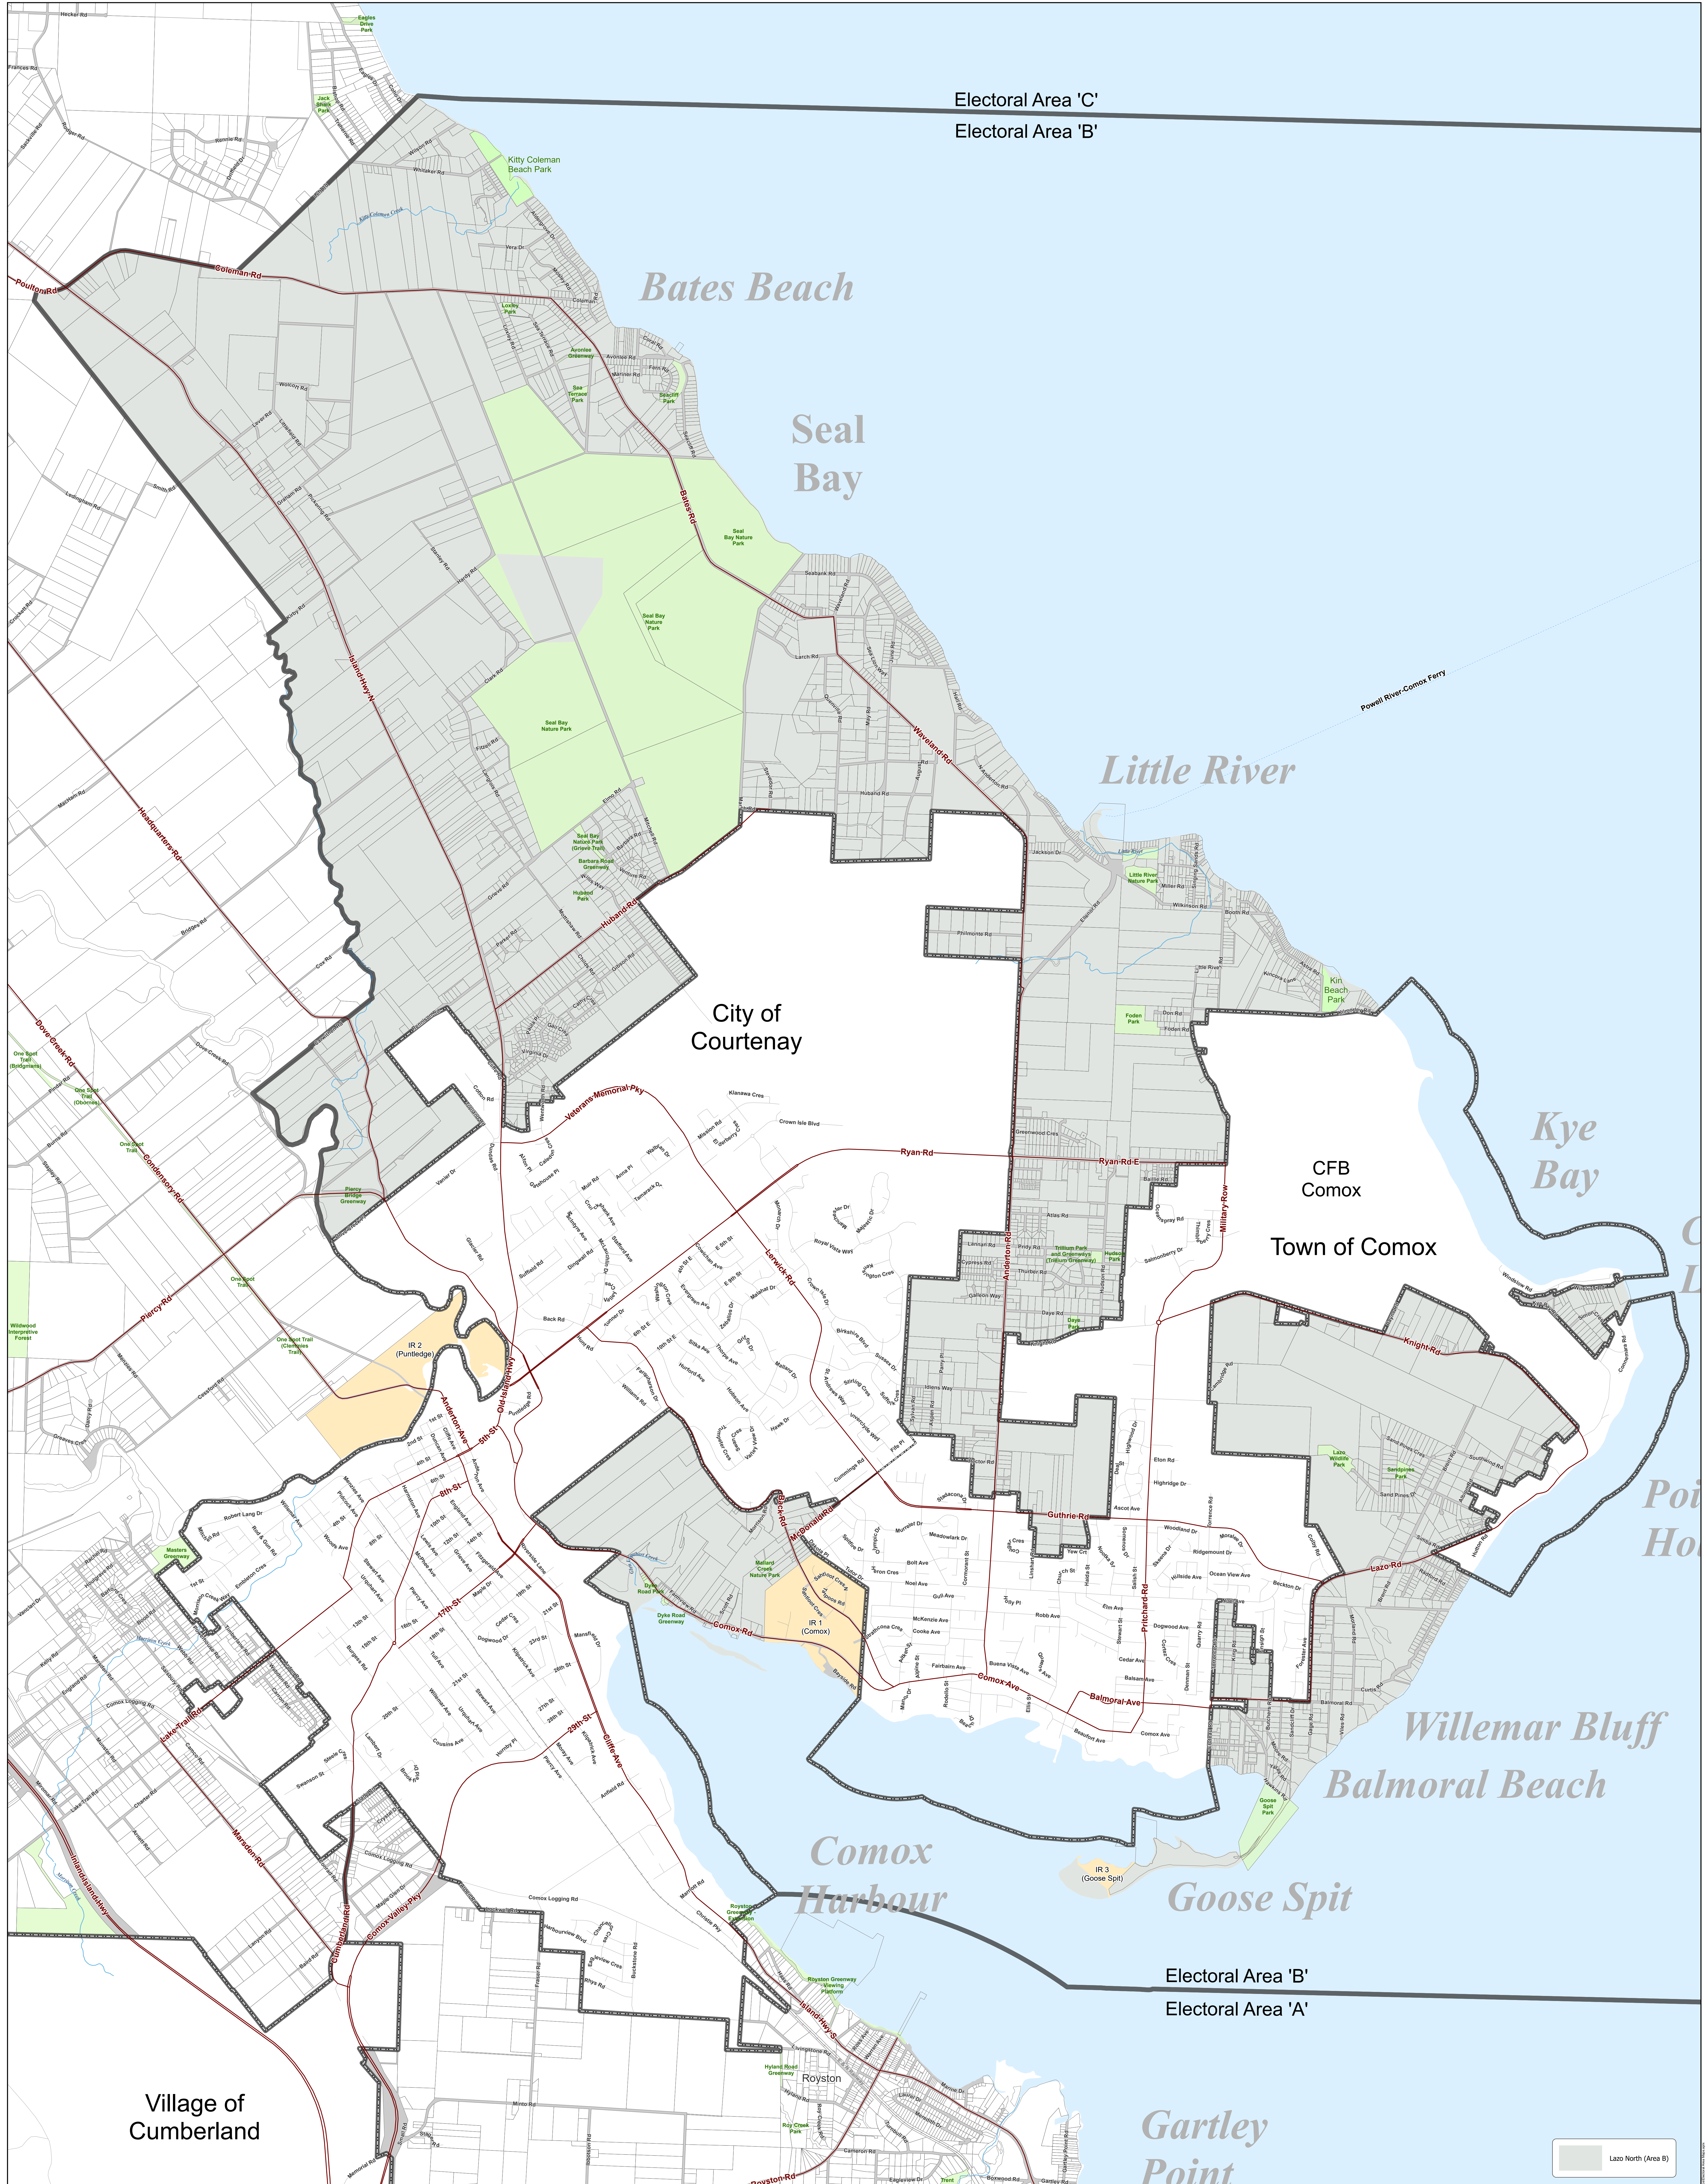

Electoral Area 'C'  
Electoral Area 'B'

Village of Cumberland

Lazo North (Area B)