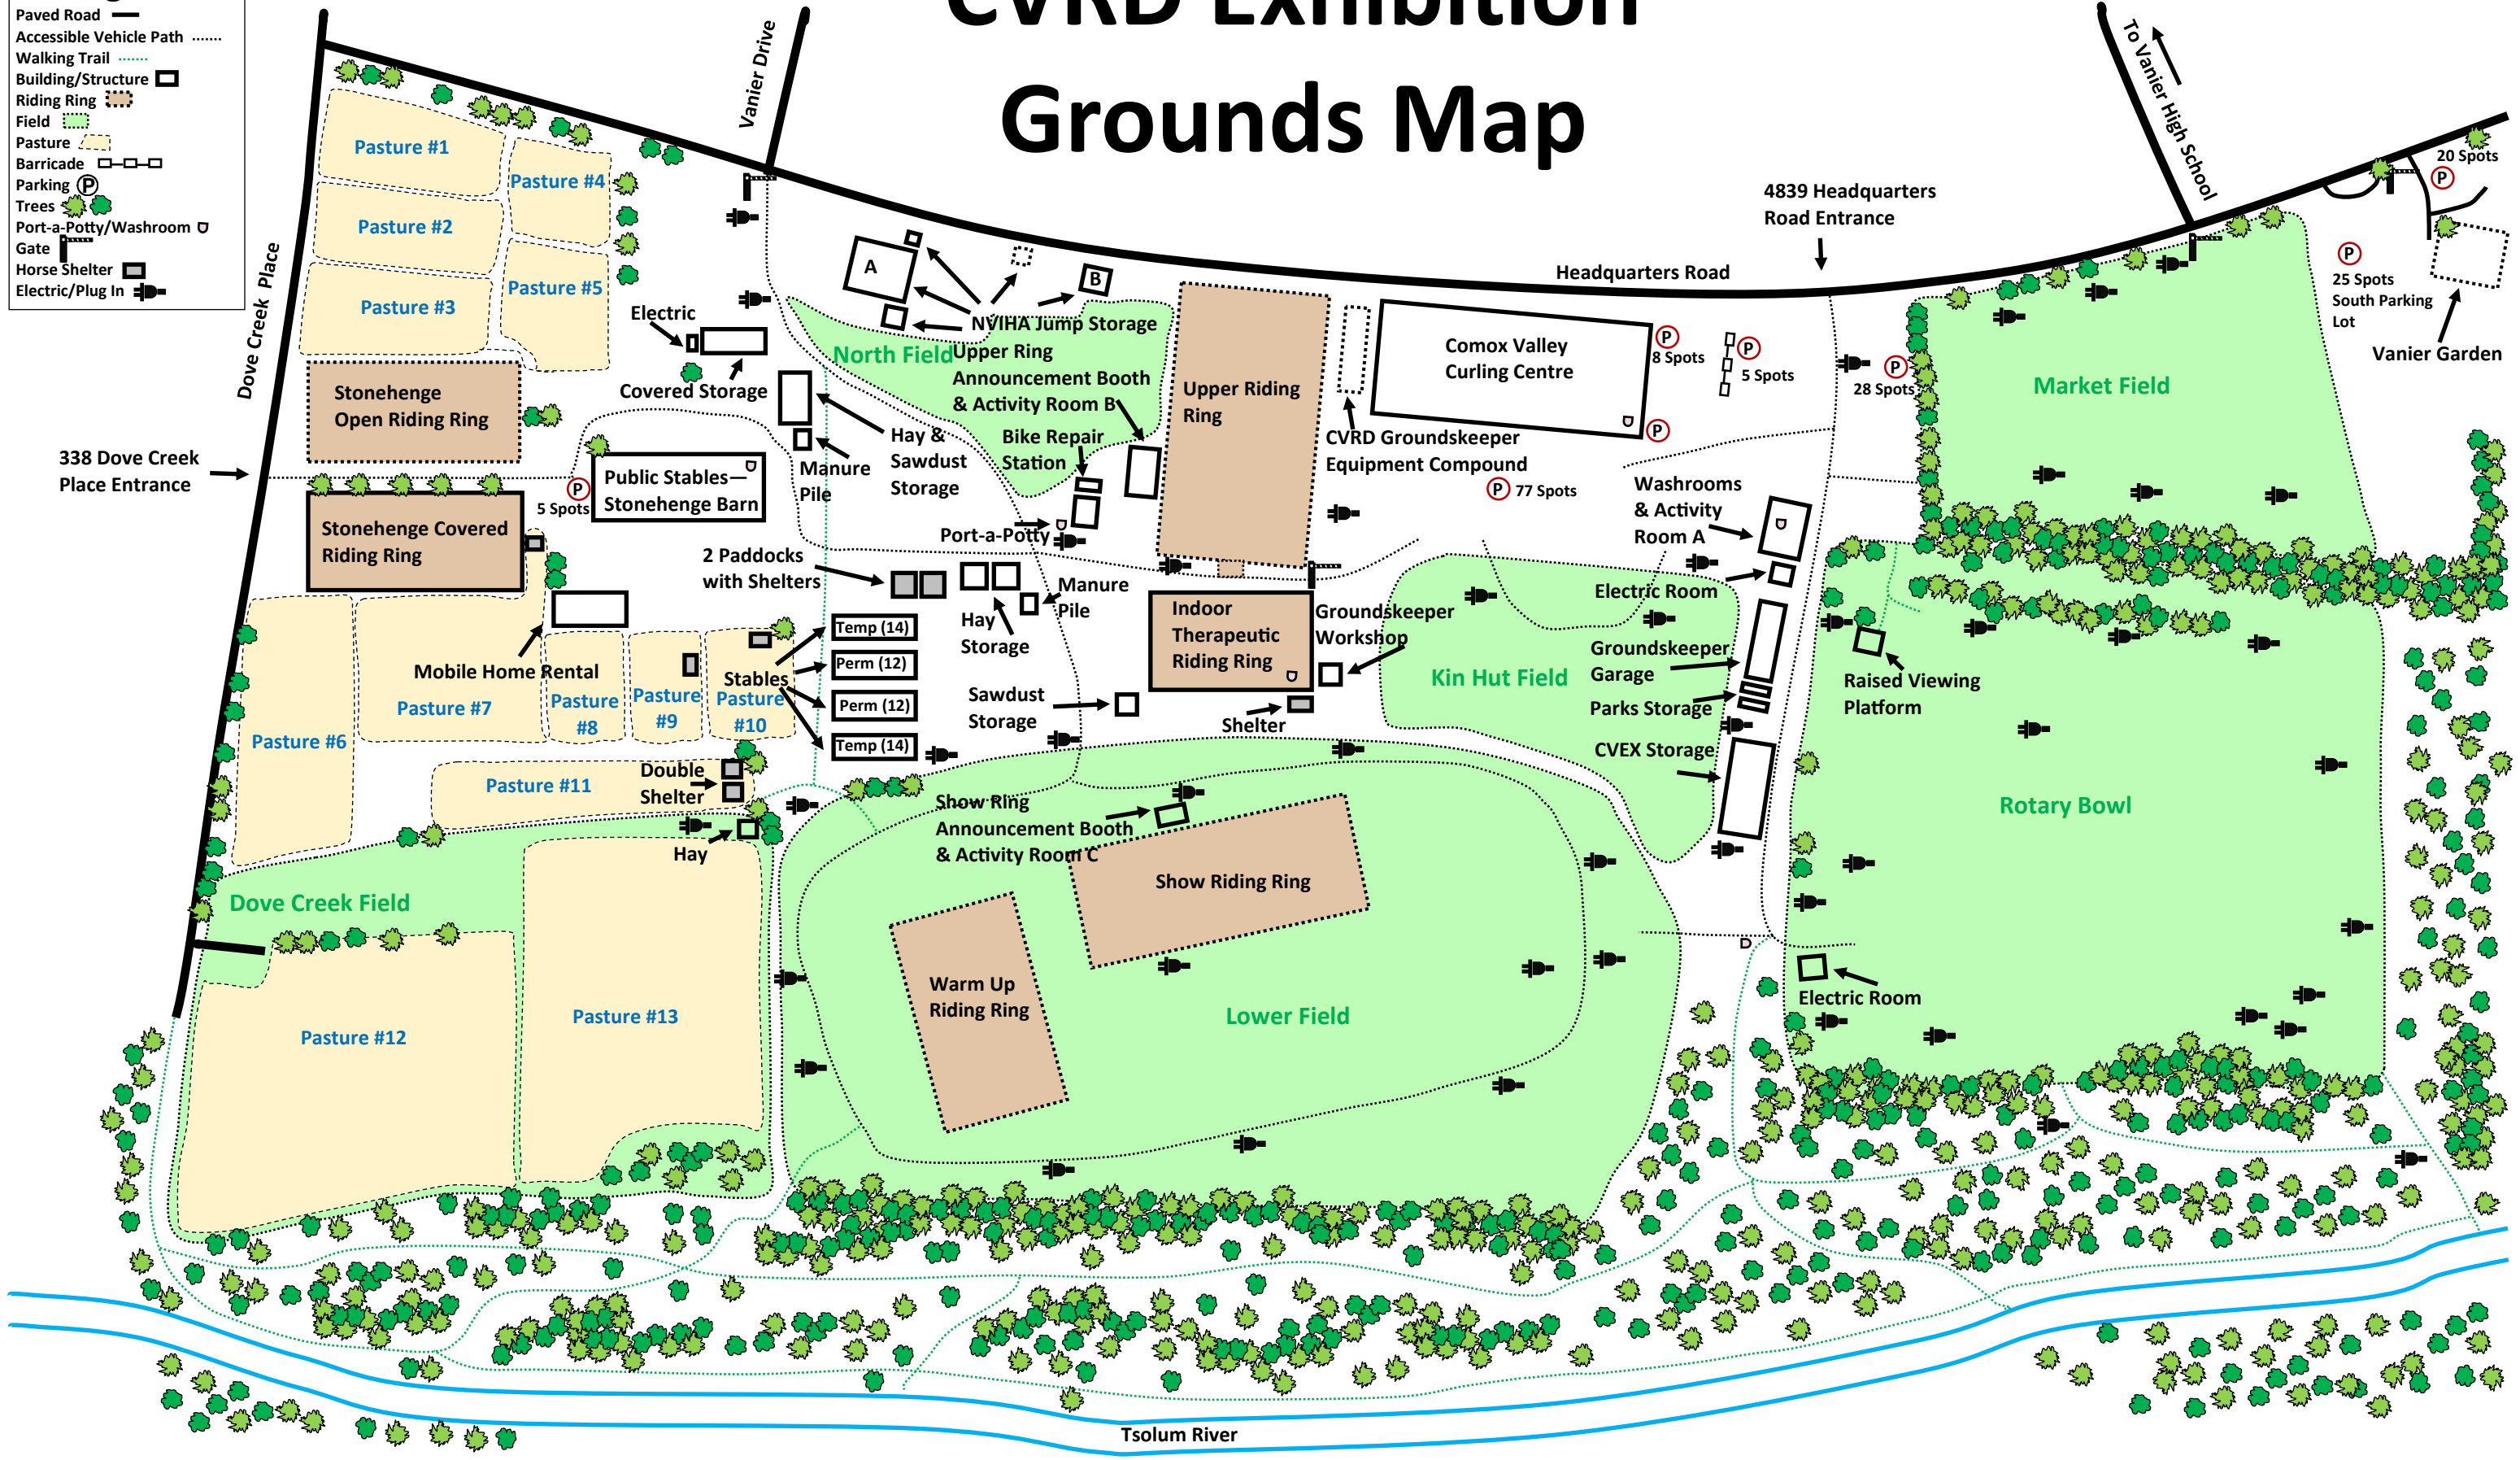

# CVRD Exhibition Grounds Map

**Legend**

- Paved Road ———
- Accessible Vehicle Path - - - - -
- Walking Trail ·····
- Building/Structure □
- Riding Ring ▨
- Field ■
- Pasture ■
- Barricade □-□-□
- Parking (P)
- Trees 🌳
- Port-a-Potty/Washroom ☒
- Gate 🚪
- Horse Shelter 🐾
- Electric/Plug In ⚡

338 Dove Creek Place Entrance

Vanier Drive

Pasture #1

Pasture #2

Pasture #3

Pasture #4

Pasture #5

Stonehenge Open Riding Ring