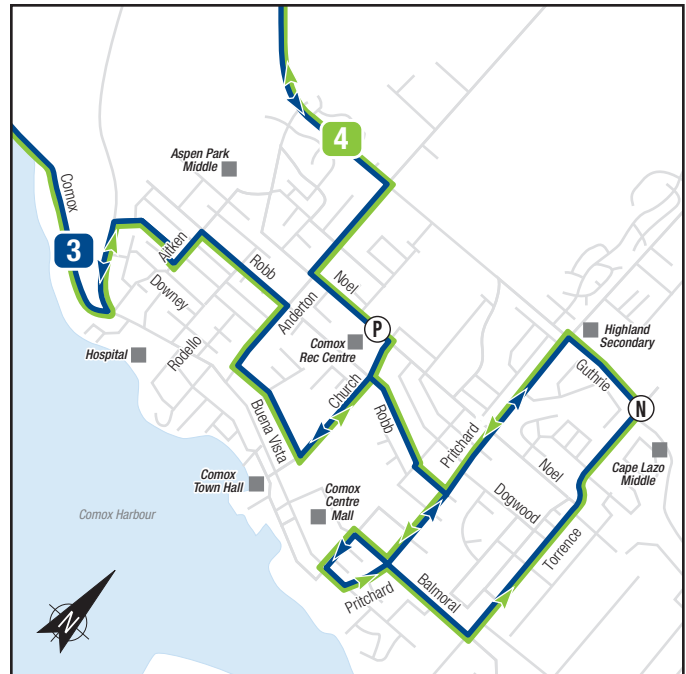

B.C. Day Parade Routing

On August 1, special routing and schedules will be in effect. From approximately 10:00 a.m. to 12:30 p.m., routes 3 and 4 will detour while the parade is moving along Comox Avenue. For more information, visit www.bctransit.com.

-30-

Links:

comox.ca/discover-comox/community-events/nautical-days

comoxnauticaldays.ca

Comox Valley Regional Transit

Rider Alert

August 1, 2011

BC Day Parade Routing

Detour routing for route #3 and #4 while the parade is moving along Comox Avenue (approx. 10:00 – 12:30).

Regular routing rest of day.

Normal Routes

Detour Routes

Transit Info
250-339-5453 • www.bctransit.com

10 Royston – Buckley Bay

A	B	C	UB	BB	FB	BB	UB	R	C	B	A
Lv. Downtown: Cliffe at 4th	Lv. Fitzgerald at 17th	Lv. Driftwood Mall	Lv. Union Bay: Island Hwy at Marl and	Ar. Buckley Bay: Island Hwy	Ar. Fanny Bay (Tempo Gas)	Lv. Buckley Bay: Island Hwy	Lv. Union Bay: Island Hwy at Marl and	Lv. Royston: Island Hwy at Hayward	Ar. Driftwood Mall	Lv. Fitzgerald at 17th	Ar. Downtown: Cliffe at 4th
9:15	9:18	9:22	9:38	9:45	9:55	10:02	10:12	10:18	10:24	10:26	10:30
1:15	1:18	1:22	1:38	1:45	1:55	2:02	2:12	2:18	2:24	2:26	2:30
3:35	3:38	3:42	3:58	4:05	4:15	4:22	4:32	4:38	4:44	4:46	4:50