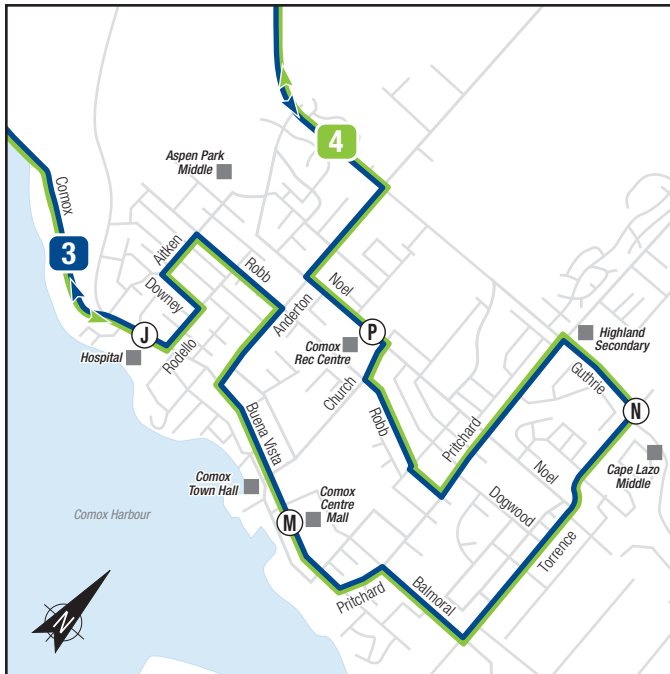

B.C. Day Parade Routing

On August 1, special routing and schedules will be in effect. From approximately 10:00 a.m. to 12:30 p.m., routes 3 and 4 will detour while the parade is moving along Comox Avenue. For more information, visit www.bctransit.com.

-30-

Links:

comox.ca/discover-comox/community-events/nautical-days

comoxnauticaldays.ca

Comox Valley Regional Transit

Rider Alert

August 1, 2011

BC Day Parade Routing

Detour routing for route #3 and #4 while the parade is moving along Comox Avenue (approx. 10:00 – 12:30).

Regular routing rest of day.

Normal Routes

Detour Routes

Transit Info
250-339-5453 • www.bctransit.com

10 Royston – Buckley Bay

A	B	C	UB	BB	FB	BB	UB	R	C	B	A
Lv. Downtown: Cliffe at 4th	Lv. Fitzgerald at 17th	Lv. Driftwood Mall	Lv. Union Bay: Island Hwy at Marl and	Ar. Buckley Bay: Island Hwy	Ar. Fanny Bay (Tempo Gas)	Lv. Buckley Bay: Island Hwy	Lv. Union Bay: Island Hwy at Marl and	Lv. Royston: Island Hwy at Hayward	Ar. Driftwood Mall	Lv. Fitzgerald at 17th	Ar. Downtown: Cliffe at 4th
9:15	9:18	9:22	9:38	9:45	9:55	10:02	10:12	10:18	10:24	10:26	10:30
1:15	1:18	1:22	1:38	1:45	1:55	2:02	2:12	2:18	2:24	2:26	2:30
3:35	3:38	3:42	3:58	4:05	4:15	4:22	4:32	4:38	4:44	4:46	4:50