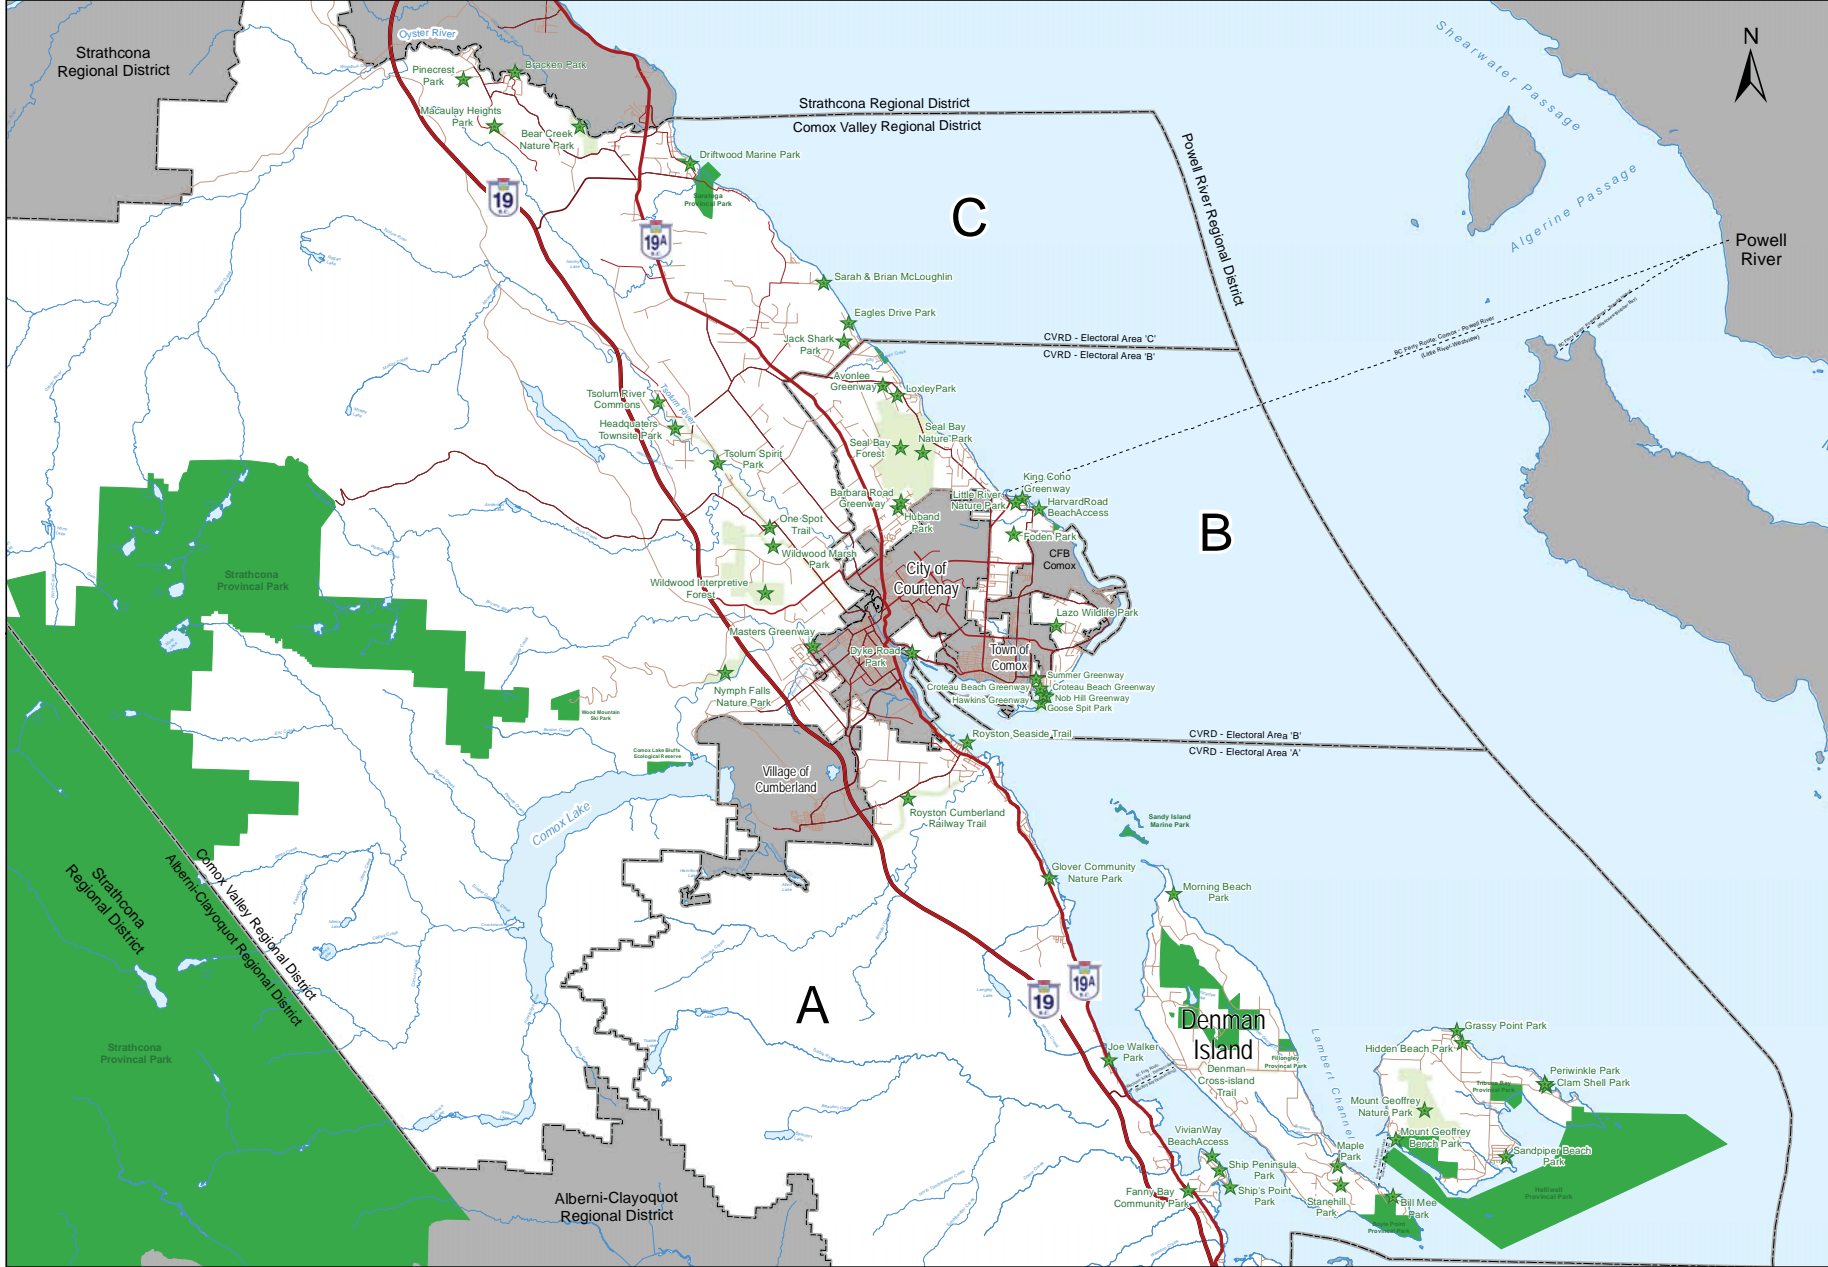

ACTIVE PARKS

LEGEND

- ★ CVRD Active Park
- CVRD Community Park
- Provincial Park
- ▭ Regional District Boundary

Date Plotted: 11/3/2016